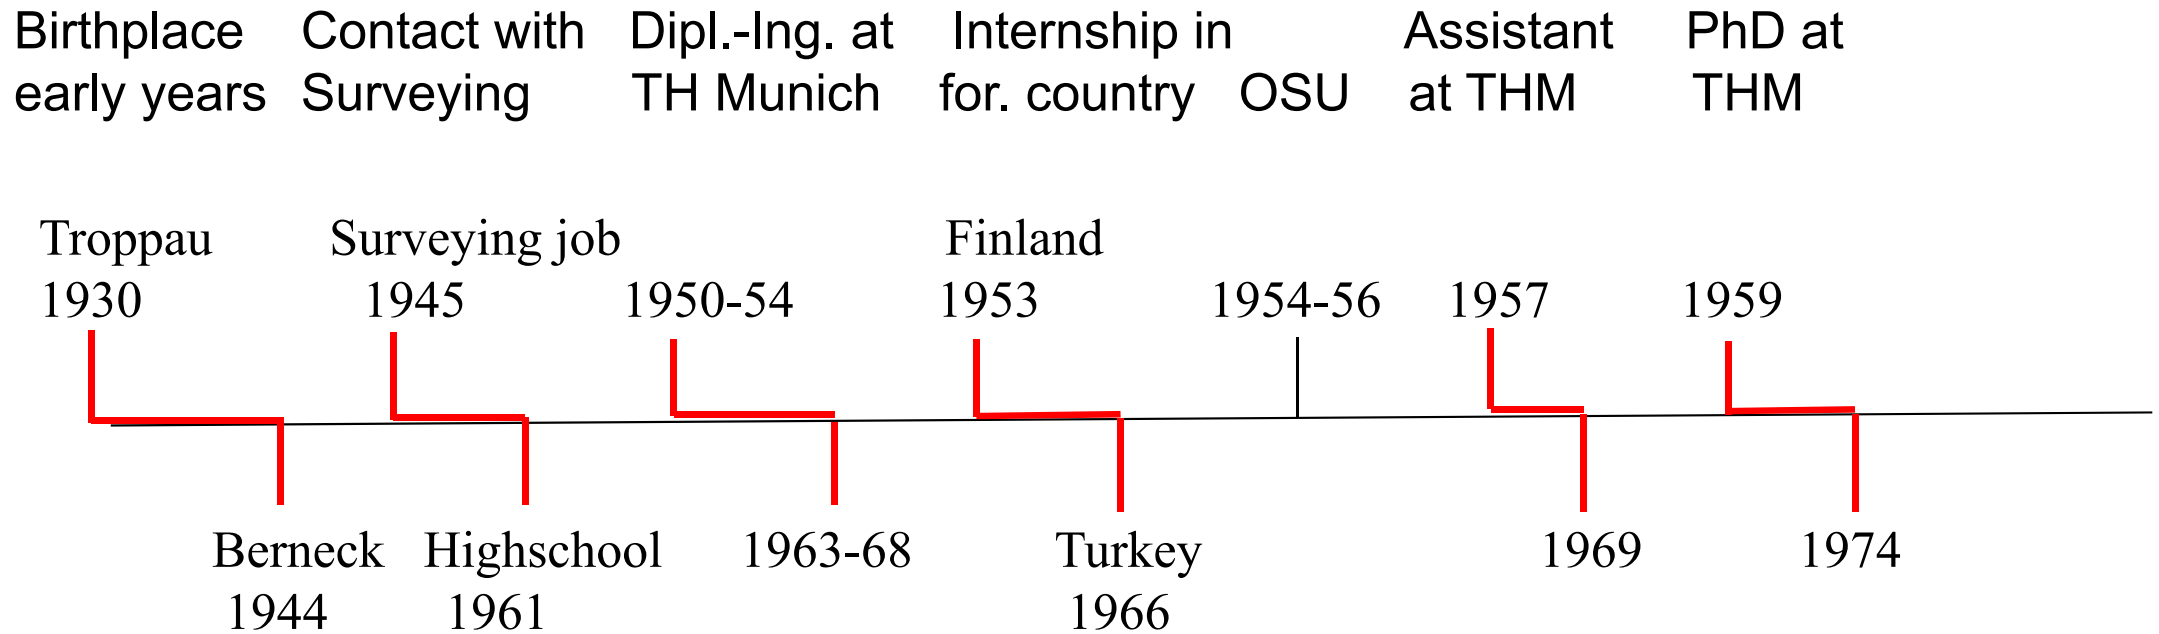

Convergence of Lifelines

Gottfried

Armin